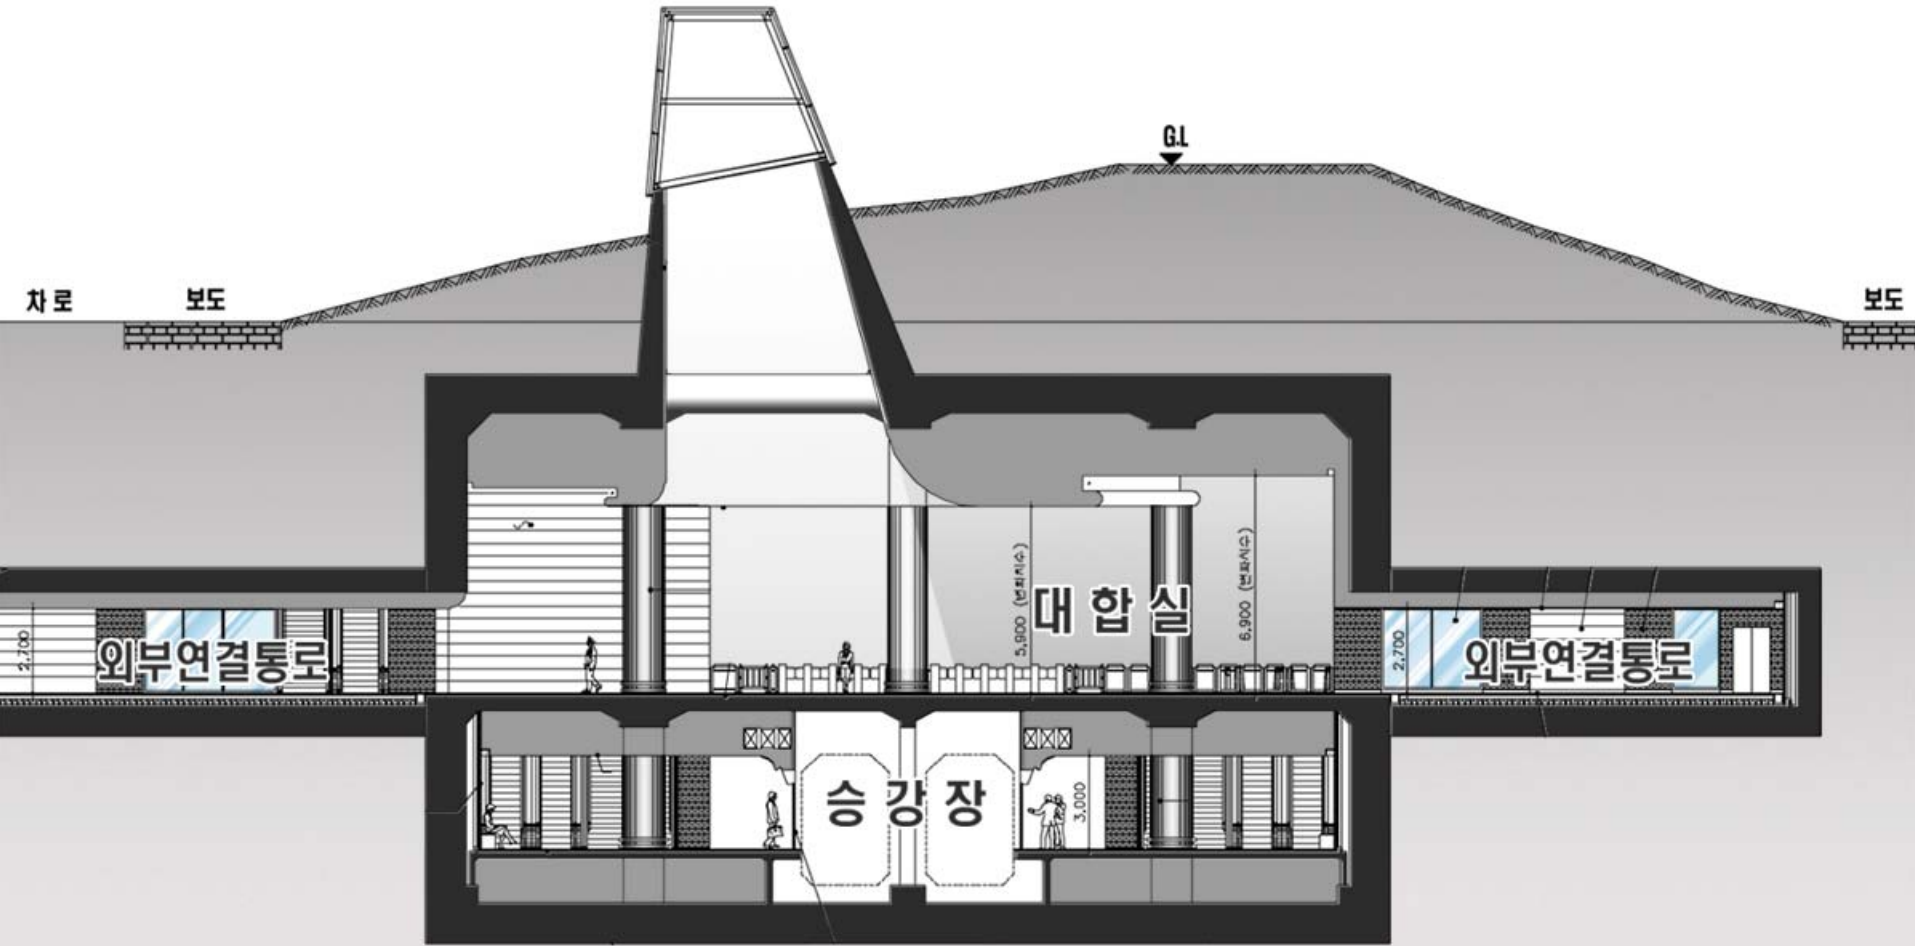

Kyung Bok PALACE

PALACE

Dong Daer Mun Market

City Hall

EULJIRO SHOPPING MALL (UNDER GROUND)

NAMSAN (Mountain)

0 306.12 m

거리