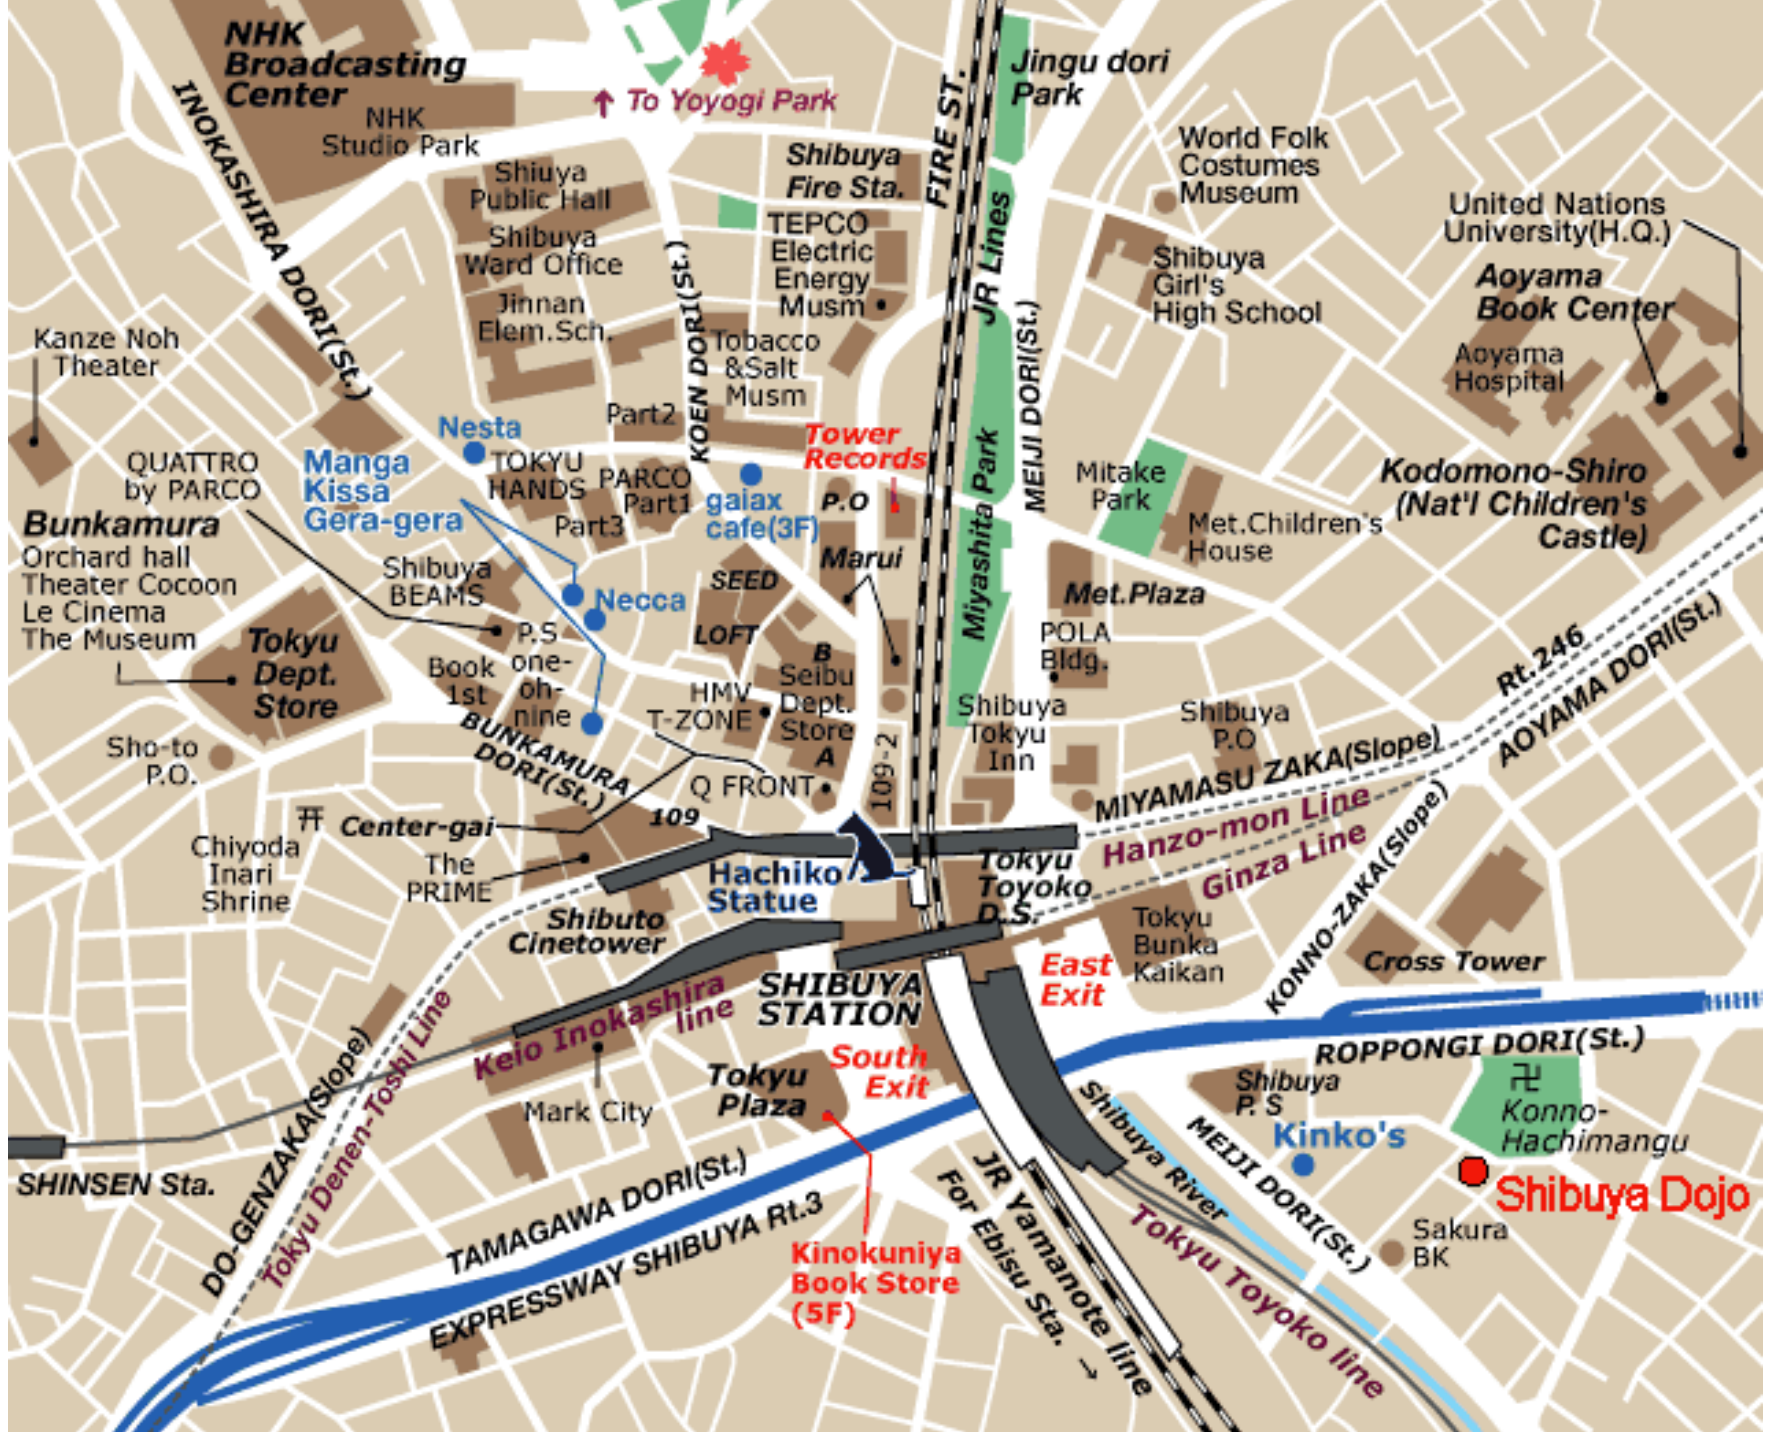

NHK Broadcasting Center
NHK Studio Park

↑ To Yoyogi Park

FIRE ST.

Jingu dori Park

INOKASHIRA DORI(St.)

Shiuya Public Hall
Shibuya Ward Office
Jinnan Elem.Sch.

Shibuya Fire Sta.
TEPCO Electric Energy Musm

World Folk Costumes Museum

United Nations University(H.Q.)

Aoyama Book Center

Aoyama Hospital

Kanze Noh Theater

KOEN DORI(St.)

Tobacco & Salt Musm

Tower Records

Shibuya Girl's High School

Kodomono-Shiro (Nat'l Children's Castle)

QUATTRO by PARCO

Manga Kissa Gera-gera

Nesta

TOKYU HANDS
PARCO Part1
PARCO Part2
PARCO Part3

galax cafe(3F)

Marui

Mitake Park

Met.Children's House

Bunkamura
Orchard hall
Theater Cocoon
Le Cinema
The Museum

Tokyu Dept. Store

Shibuya BEAMS

Necca

SEED

LOFT

HMV

Seibu Dept. Store A

Met.Plaza

POLA Bldg.

Shibuya P.O.

AOYAMA DORI(St.)
Rt. 245

Sho-to P.O.

Book 1st
one-on-nine

Q FRONT

T-ZONE

Shibuya Tokyu Inn

Shibuya P.O.

Chiyoda Inari Shrine

Center-gai

The PRIME

Hachiko Statue

SHIBUYA STATION

Tokyu Toyoko D.S.

MIYAMASU ZAKA(Slope)

Hanzo-mon Line

Ginza Line

KONNO-ZAKA(Slope)

Cross Tower

Shibuto Cinetower

East Exit

ROPPONGI DORI(St.)

SHINSEN Sta.

DO-GENZAKA(Slope)
Tokyu Denen-Toshi Line

Kelo Inokashira line

SHIBUYA STATION

South Exit

Shibuya Tokyu Inn

Shibuya P.S.

Kinko's

Konno-Hachimangu

Shibuya Dojo

Mark City

Tokyu Plaza

Shibuya River

MELJI DORI(St.)

Sakura BK

TAMAGAWA DORI(St.)

EXPRESSWAY SHIBUYA Rt.3

JR Yamanote line
For Ebisu Sta.

Tokyu Toyoko line